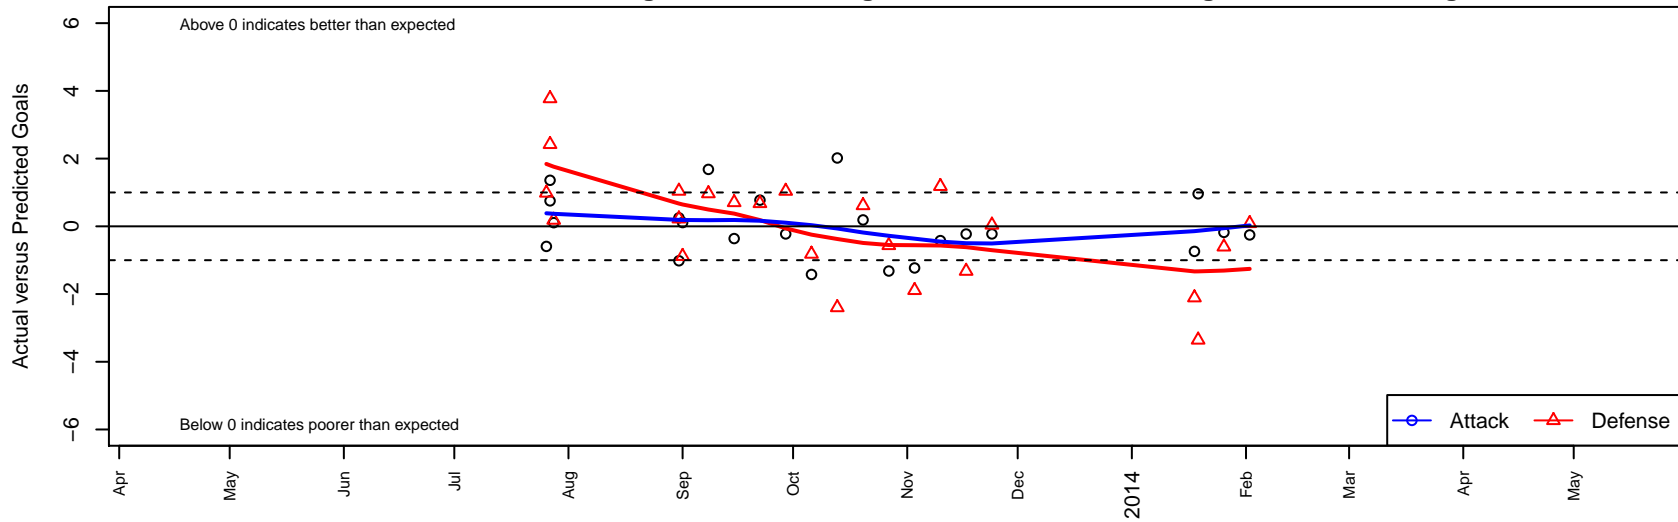

Seattle United Shoreline White B95

Seattle United Regional
 Seattle, WA
 B95 total strength=1314
 attack=8.47 defense=4.15
 fall league = NPSL B18M2
 alt names used:
 SU Shoreline B95
 SU/Shoreline B95 White
 Seattle United Shoreline B95 White
 SU Shoreline B95 White
 2013 Seattle United Shoreline B95 White

Venues played:
 Crossfire Select Cup BU18 Select
 Skagit Labor Day Kick U17-18
 NPSL B18M2
 Founders Cup B95 19

Seattle United Shoreline White B95
 Dots are actual minus expected GF (blue circles) and GA (red triangles).
 Blue line is smoothed change in attack strength. Red is smoothed change in defense strength.